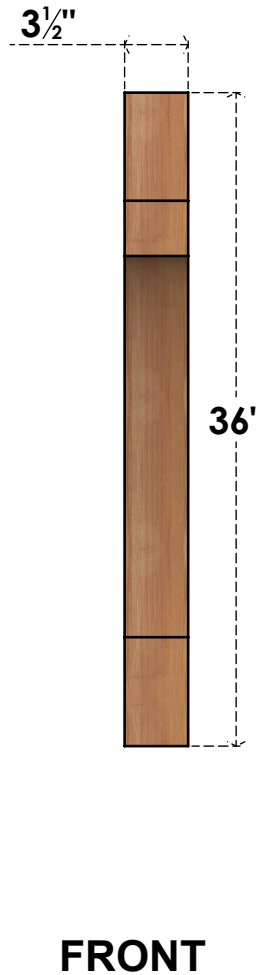

BRC04X24X36MRC00SWR

3 1/2"W X 24"D X 36"H MERCED SMOOTH BRACE, WESTERN RED CEDAR

EKENA MILLWORK
 2300 WEST MAIN ST.
 CLARKSVILLE, TX 75426
 TOLL FREE: 866-607-0453
 WWW.EKENAMILLWORK.COM

NOTES

1. INSTALLATION TO BE COMPLETED IN ACCORDANCE WITH MANUFACTURER'S SPECIFICATIONS.
2. DRAWING MAY NOT BE TO SCALE
3. THIS DRAWING IS INTENDED FOR DESIGN AND PLANNING PURPOSES ONLY.
4. ALL INFORMATION CONTAINED HEREIN WAS CURRENT AT THE TIME OF DEVELOPMENT BUT MUST BE REVIEWED AND APPROVED BY THE PRODUCT MANUFACTURER TO BE CONSIDERED ACCURATE.
5. PRODUCTS ARE NOT KILN DRIED. THIS ITEM IS UNIQUE AND WILL CONTAIN THE NATURAL VARIATIONS THAT THE WOOD SPECIES OFFERS. THIS MAY RESULT IN VARIATIONS UP TO 1/4"