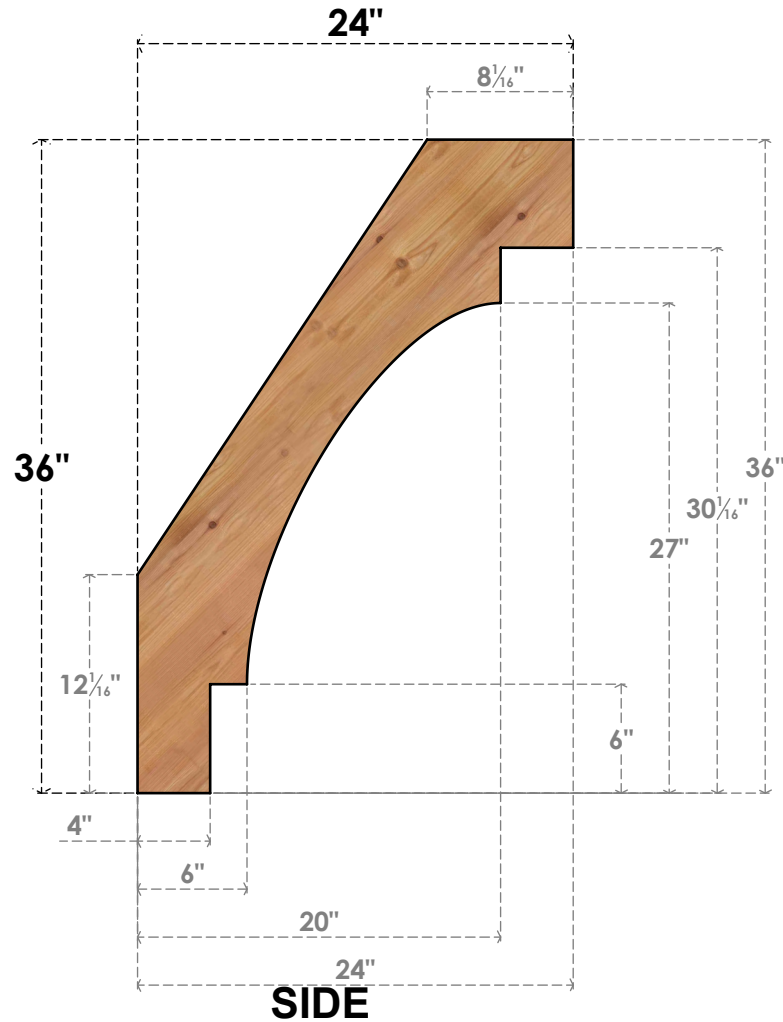

BRC04X24X36MRC00SWR

3 1/2"W X 24"D X 36"H MERCED SMOOTH BRACE, WESTERN RED CEDAR

EKENA MILLWORK
 2300 WEST MAIN ST.
 CLARKSVILLE, TX 75426
 TOLL FREE: 866-607-0453
 WWW.EKENAMILLWORK.COM

NOTES

1. INSTALLATION TO BE COMPLETED IN ACCORDANCE WITH MANUFACTURER'S SPECIFICATIONS.
2. DRAWING MAY NOT BE TO SCALE
3. THIS DRAWING IS INTENDED FOR DESIGN AND PLANNING PURPOSES ONLY.
4. ALL INFORMATION CONTAINED HEREIN WAS CURRENT AT THE TIME OF DEVELOPMENT BUT MUST BE REVIEWED AND APPROVED BY THE PRODUCT MANUFACTURER TO BE CONSIDERED ACCURATE.
5. PRODUCTS ARE NOT KILN DRIED. THIS ITEM IS UNIQUE AND WILL CONTAIN THE NATURAL VARIATIONS THAT THE WOOD SPECIES OFFERS. THIS MAY RESULT IN VARIATIONS UP TO 1/4"